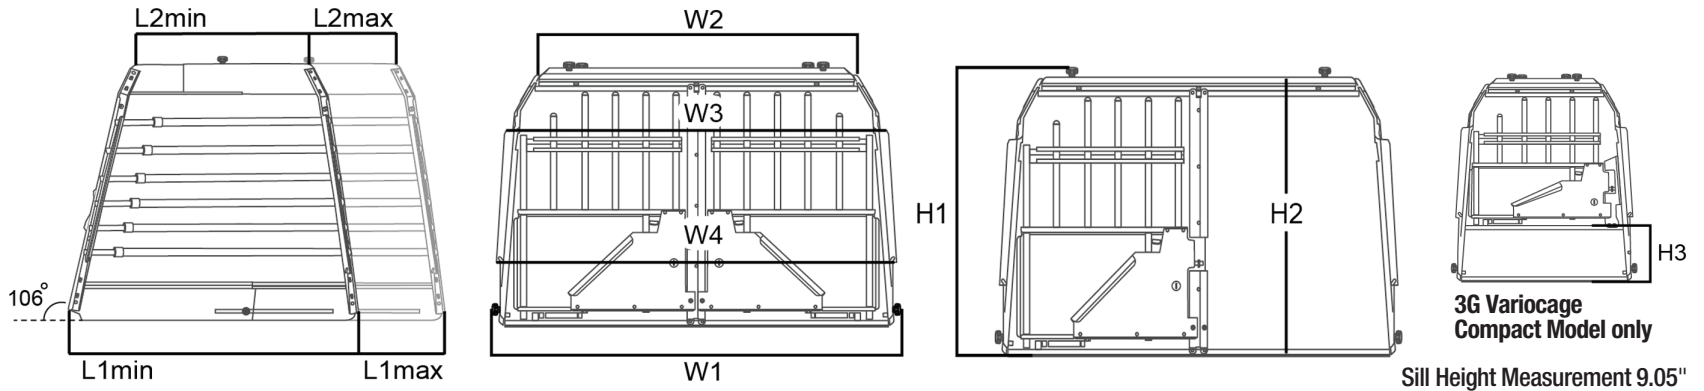

MIM Variocage Measuring Chart

	L1: Telescoping Length Floor - (min-max)	L2: Telescoping Length Roof Top - (min-max)	W1: Width Floor- (With Bolt)	W2: Width Roof Top	W3: Width Upper Wing	W4: Width Lower Wing	H1: Height Exterior - (With Bolt)	H2: Height Interior	Interior Length Length - (min-max)	Interior Width	Weight
VARIOCAGE DOUBLE											
00377 - Double (S)	28.74" - 38.97"	17.52" - 27.56"	36.61"	30.31"	34.84"	36.22"	23.22"	22.44"	26.38" - 36.61"	34.64"	75.00 lbs
00383 - Double (M)	29.92" - 40.55"	16.93" - 27.56"	36.61"	29.92"	34.45"	36.22"	25.59"	24.80"	27.56" - 38.19"	34.64"	75.00 lbs
00361 - Double (L)	29.92" - 40.55"	16.93" - 27.56"	38.97"	32.28"	36.81"	38.58"	25.59"	24.80"	27.56" - 38.19"	37.01"	79.40 lbs
00364 - Double (XL)	31.89" - 40.55"	16.93" - 26.18"	38.97"	31.89"	36.22"	38.58"	28.14"	27.36"	29.53" - 38.19"	37.01"	79.40 lbs
00365 - Double (XXL)	31.89" - 40.55"	16.93" - 26.18"	41.73"	35.04"	39.37"	41.73"	28.14"	27.36"	29.53" - 38.19"	39.76"	82.70 lbs
00369 - Double (MAX)	36.22" - 45.66"	19.88" - 28.94"	41.73"	34.45"	38.98"	41.73"	33.26"	32.48"	33.86" - 43.31"	39.76"	110.30 lbs
VARIOCAGE SINGLE											
00376 - Single (XS)	28.74" - 38.97"	16.73" - 27.36"	21.85"	14.96"	20.08"	21.46"	23.22"	22.44"	26.38" - 36.61"	19.88"	37.50 lbs
00363 - Single (L)	29.92" - 40.55"	16.93" - 27.56"	21.85"	15.35"	19.68"	21.46"	25.59"	24.80"	27.56" - 38.19"	19.88"	46.30 lbs
00380 - Single (XL)	31.89" - 40.55"	16.54" - 26.38"	27.55"	20.87"	25.59"	27.75"	28.14"	27.36"	29.53" - 38.19"	25.59"	59.60 lbs
00381 - Single (MAX)	36.22" - 45.66"	19.88" - 28.94"	27.55"	20.08"	24.41"	27.36"	33.26"	32.48"	33.86" - 43.31"	25.59"	67.20 lbs
VARIOCAGE MINIMAX											
00390 - MiniMax (L)	22.44" - 30.31"	14.17" - 21.65"	17.71"	12.40"	16.73"	17.52"	17.91"	17.12"	20.08" - 27.95"	16.14"	22.05 lbs
00366 - MiniMax (XL)	22.44" - 30.31"	14.17" - 21.65"	21.85"	16.73"	21.06"	21.85"	17.91"	17.12"	20.08" - 27.95"	20.28"	26.45 lbs
VARIOCAGE COMPACT											
00367 - Compact (L)	23.62" - 32.28"	13.58" - 22.05"	21.85"	13.38"	20.87"	21.65"	25.59"	24.80"	21.26" - 29.92"	19.88"	24.25 lbs
00368 - Compact (XL)	23.62" - 32.28"	13.58" - 22.05"	27.55"	19.29"	25.59"	27.95"	25.59"	24.80"	21.26" - 29.92"	25.59"	28.66 lbs